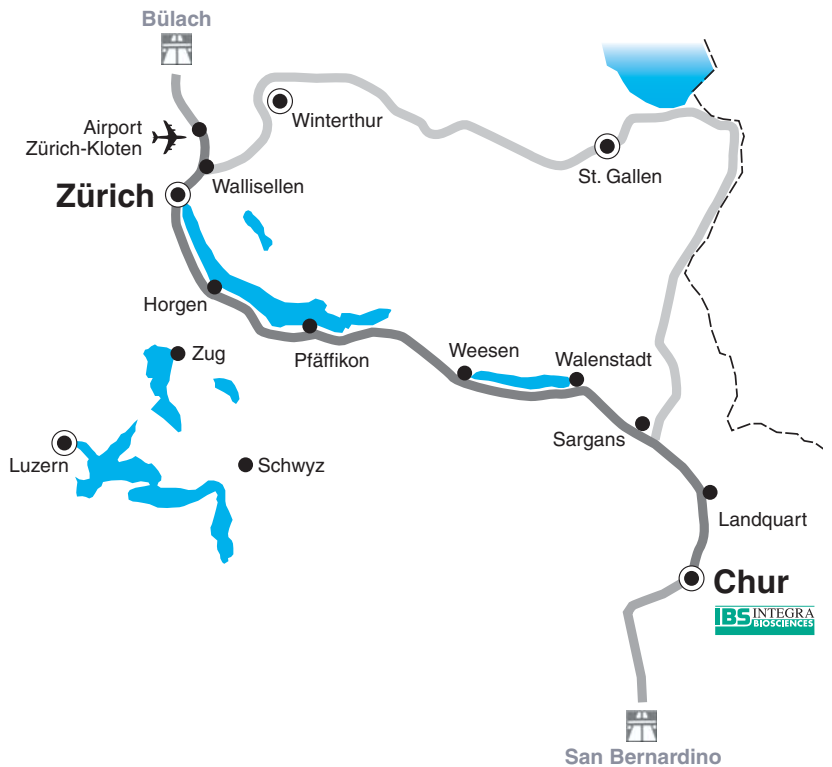

How to find us...

...from Zürich Airport by train:

- Get a ticket to Chur at the train station in the Airport.
- Take the train to **Zürich HB** (central station). Trains depart every 10 to 20 minutes. Travelling time about 12 minutes.
- Change the train at the central station to direction **Chur**. Trains depart at 12 minutes after the hour from 6 am to 11 pm. Travelling time is about 1.5 hours.
- Additional departure times see <http://fahrplan.sbb.ch/bin/query.exe/en>
- From Chur Station to all Hotels and INTEGRA Biosciences about 5 minutes with a Taxi.

...from Zürich Airport by car:

- Follow the green signs (indicating highways) direction **Zürich, Chur**.
- In Zürich follow the green signs indicating the direction to **Chur**.
- Pass the Lake of Zürich and later the Walensee on the highway.
- About 130 km from the Airport take the **Exit 17, Chur Süd**.
- On the map to the right follow the "black" roads.