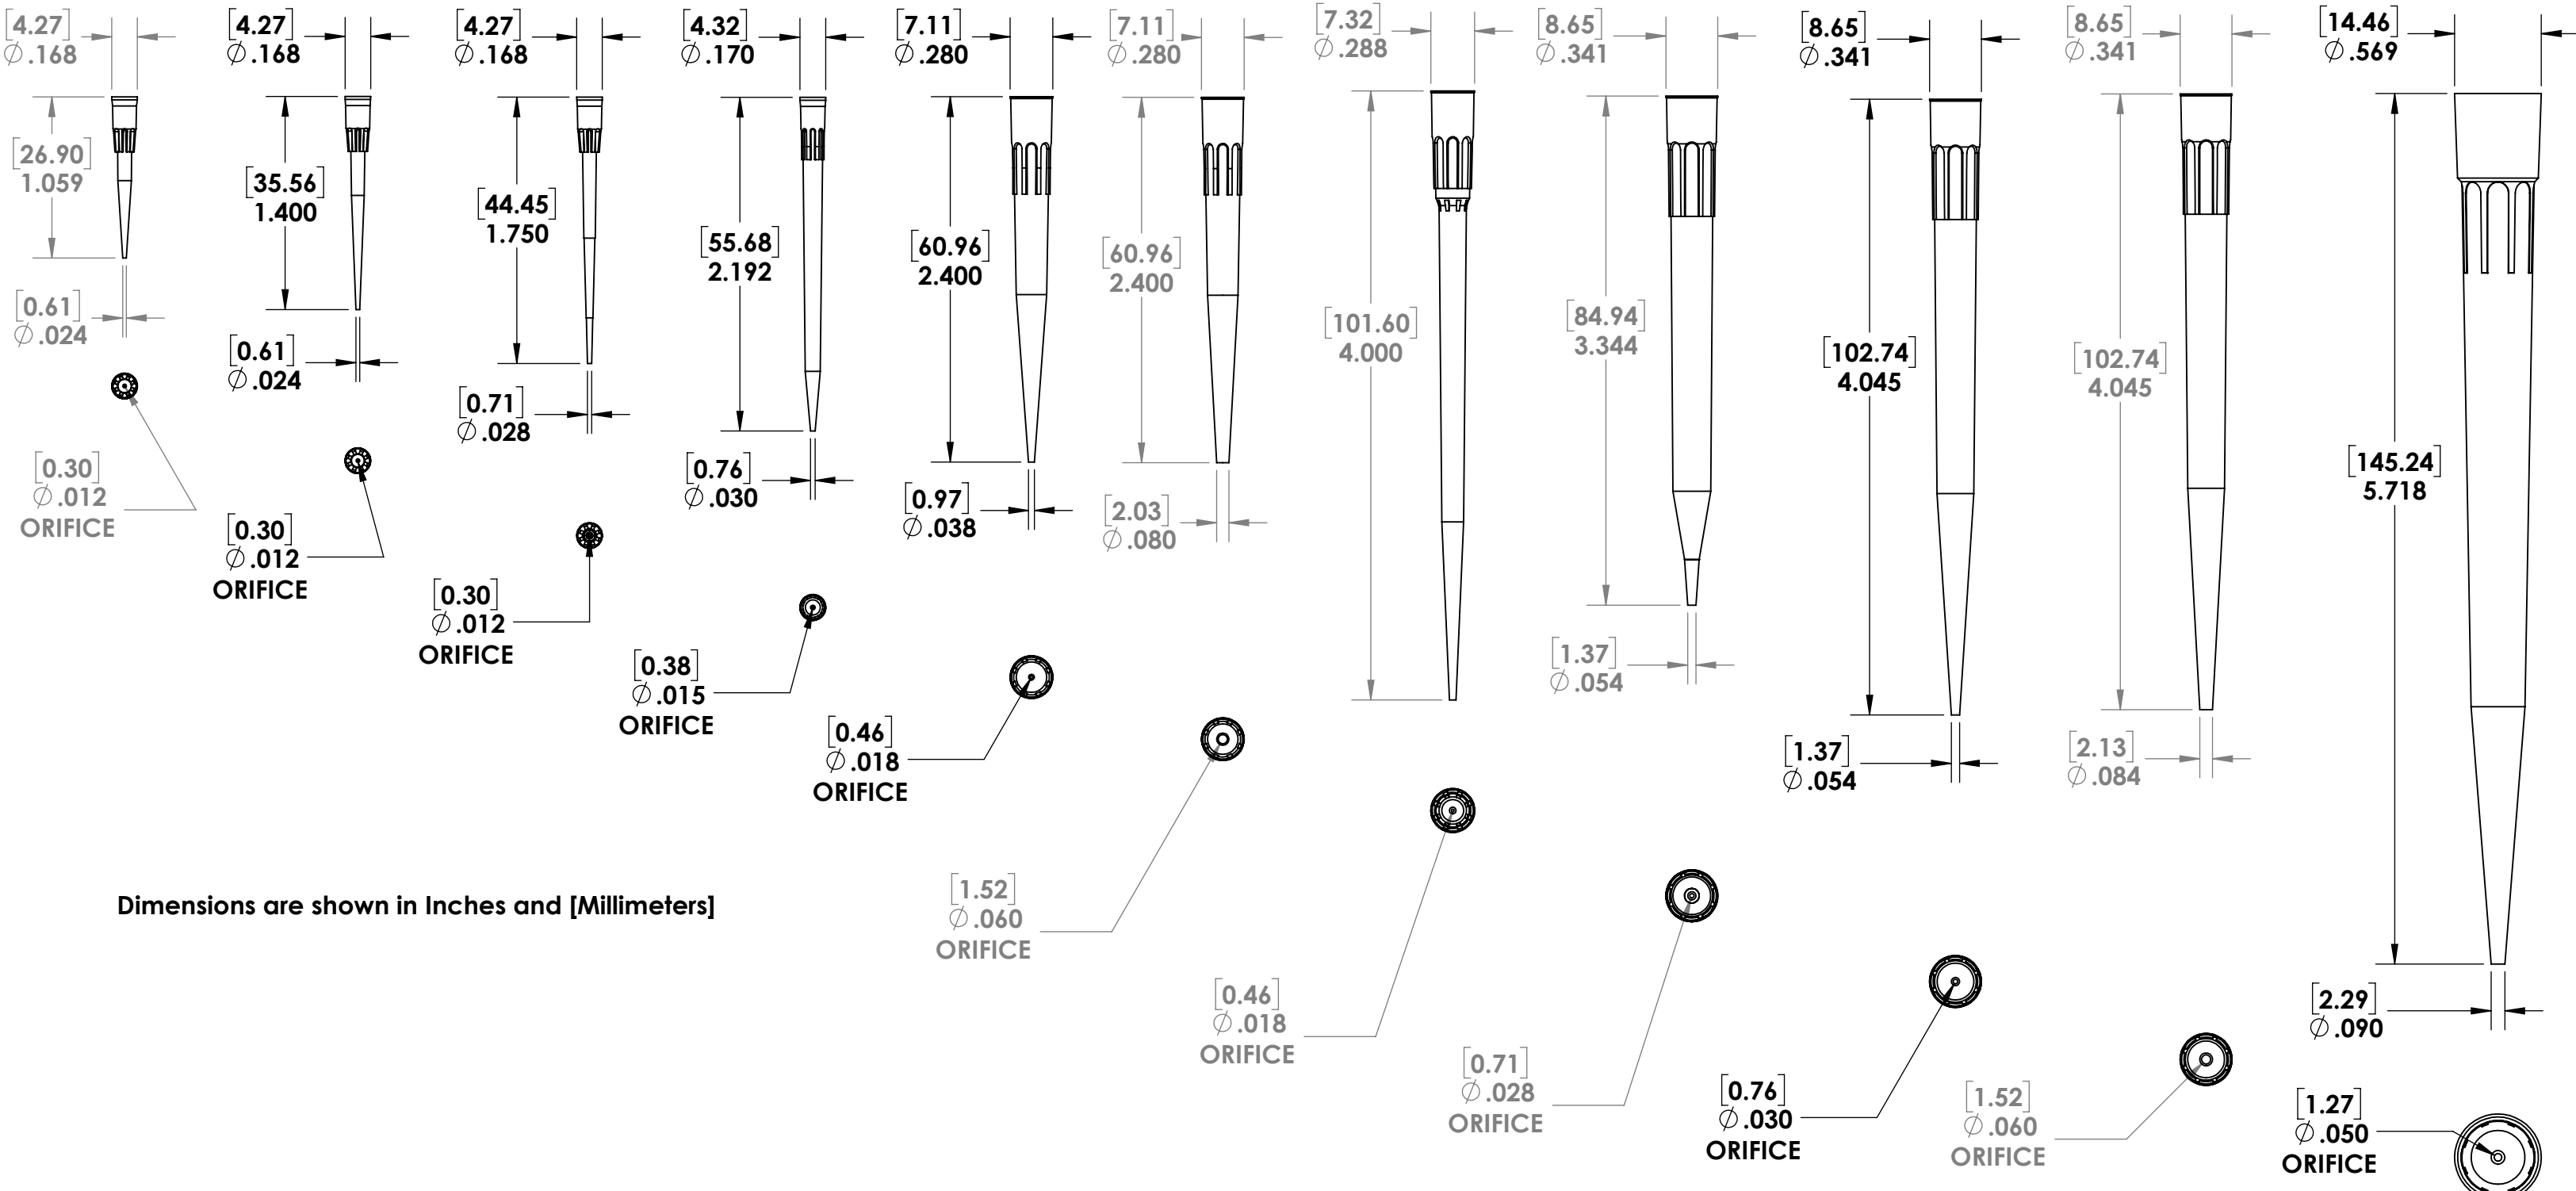

12.5µL SHORT

12.5µL

12.5µL LONG

125µL

300µL

300µL WB

300µL LONG

1250µL SHORT

1250µL

1250µL WB

5mL

Dimensions are shown in Inches and [Millimeters]